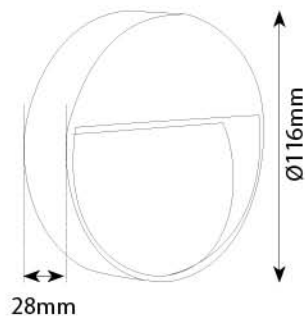

Product Code : UL 113
Material : Aluminium Die Casting + PC Diffuser
LED : Edison 2 watt
Color Temperature : 3000K
Finish : Graphite Grey
IP Rating: IP 54