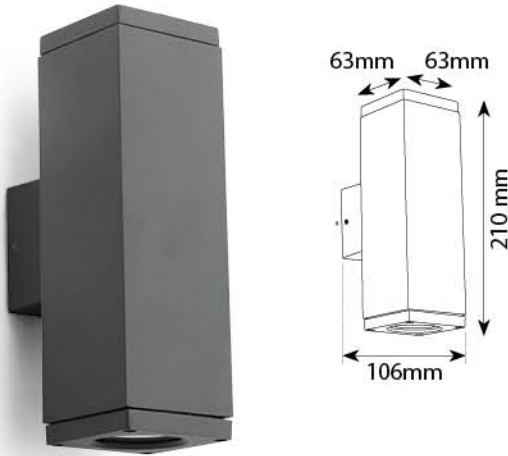

Retro Fit Outdoor Up-Down Lights

Compatible with GU10 branded LED bulbs

United®

Brightening Lives

Product Code : UL 306
Material : Aluminium Extrusion & Casting + Glass
Finish : Graphite Grey
Holder: 2 x GU10 | **IP Rating:** IP 54