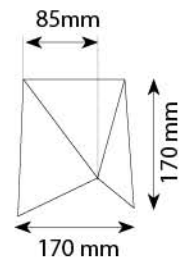

Product Code : 816
Material : Aluminium Die Casting + PC Diffuser
LED : Epistar/ San an 7 watt
Color Temperature : 3000K
Finish : White
IP Rating : IP 54