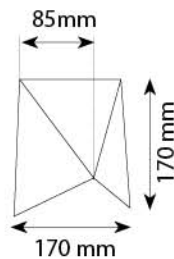

Product Code : 816
Material : Aluminium Die Casting + PC Diffuser
LED : Epistar/ San an 7 watt
Color Temperature : 3000K
Finish : Graphite Grey
IP Rating : IP 54