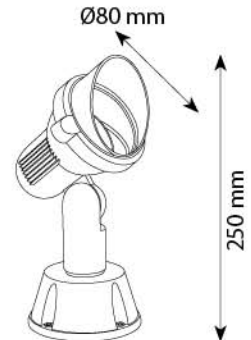

Product Code : UL 3368
Material : Aluminium Die Casting + Glass
Finish : Graphite Grey
Holder: GU10 | **IP Rating:** IP 65