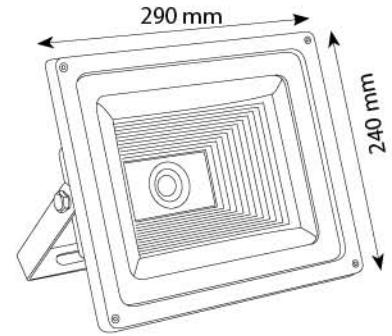

Product Code : 41201 BH
Material : Aluminium Die Casting + Glass
Finish : Sandy Black
Dimension : W 200 mm H 105 mm
Holder : E27 | IP Rating: IP 54

Product Code : 50W Flood Light
Material : Aluminium Die Casting + PC
LED : San an
Color Temperature : 3000K
Finish : Graphite Grey
IP Rating: IP 65