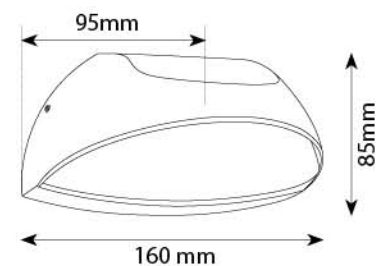

Product Code : UL 115
Material : Aluminium Die Casting + PC Diffuser
LED : Samsung/ Everlight 12 watt
Color Temperature : 3000K/6000K
Finish : Graphite Grey
IP Rating: IP 54