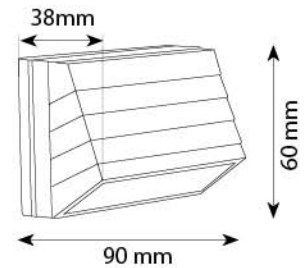

Product Code : UL 110
Material : Aluminium Die Casting + PC Diffuser
LED : Edison 2 watt
Color Temperature : 3000K
Finish : Graphite Grey
IP Rating: IP 54