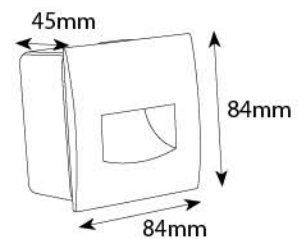

Product Code : UL 116
Material : Aluminium Die Casting + PC Housing & Diffuser
LED : Samsung/ Everlight 3 watt
Color Temperature : 3000K
Finish : Graphite Grey
Cut Size: 3" x 3"
IP Rating: IP 54