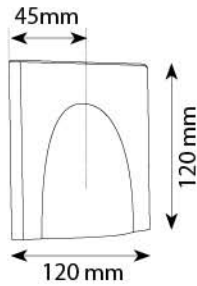

41

Outdoor Lights 1948 Series

56

Poles

LED Outdoor Wall Lights

**Product Code :** 8054  
**Material :** Aluminium Die Casting + PC Diffuser  
**LED :** Epistar 6 watt  
**Color Temperature :** 3000K  
**Finish :** White  
**IP Rating :** IP 54