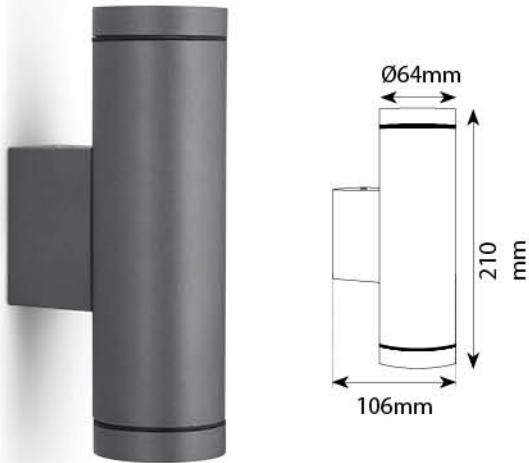

Retro Fit Outdoor Up-Down Lights

Compatible with GU10 branded LED bulbs

Product Code : UL 299
Material : Aluminium Extrusion & Casting + Glass
Finish : Graphite Grey
Holder: 2 x GU10 | **IP Rating:** IP 54