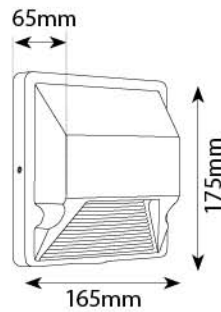

Product Code : UL 107
Material : Aluminium Die Casting + PC Diffuser
LED : Samsung/ Everlight 6 watt
Color Temperature : 3000K/6000K
Finish : Graphite Grey/ White
IP Rating : IP 54