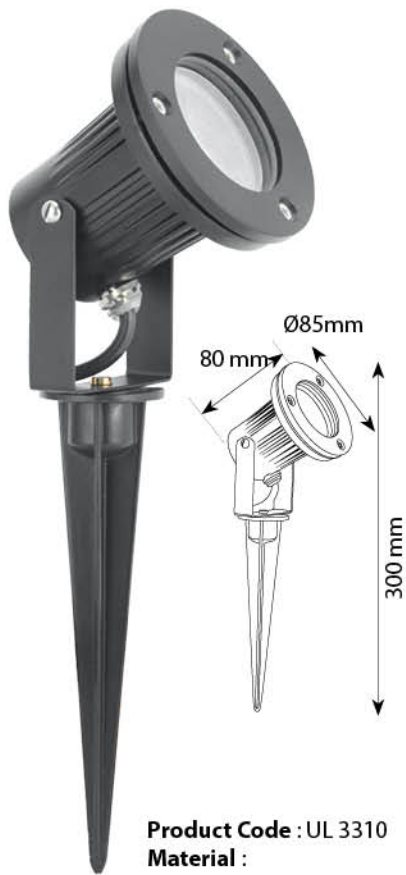

Product Code : UL 3310
Material :
Aluminium Die Casting + Glass
Finish : Sandy Black
Holder: GU10 | **IP Rating:** IP 65