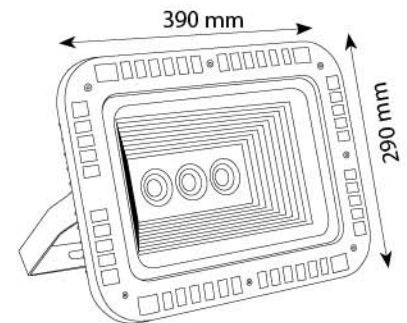

Product Code : 150W Flood Light
Material : Aluminium Die Casting + PC
LED : San an
Color Temperature : 3000K
Finish : Graphite Grey
IP Rating: IP 65