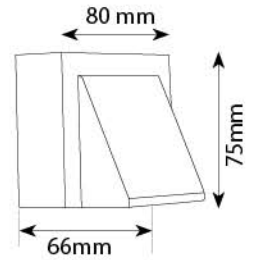

**Product Code :** UL 8091-2  
**Material :** Aluminium Die Casting + Glass  
**LED :** Edison/ Everlight 2 x 3 watt  
**Color Temperature :** 3000K  
**Finish :** Graphite Grey  
**IP Rating:** IP 54