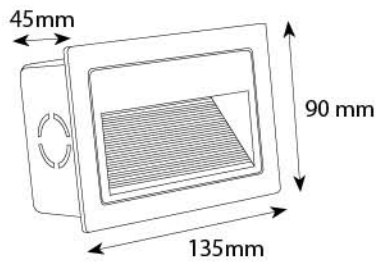

Product Code : UL 118
Material : Aluminium Die Casting + PC Housing & Diffuser
LED : Samsung/ Everlight 5 watt
Color Temperature : 3000K
Finish : Graphite Grey
Cut Size: 5" x 3"
IP Rating: IP 54