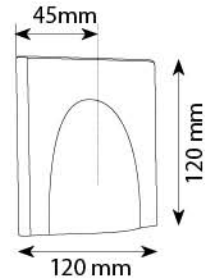

41

Outdoor Lights 1948 Series

56

Poles

LED Outdoor Wall Lights

**Product Code :** 8054  
**Material :** Aluminium Die Casting + PC Diffuser  
**LED :** Epistar 6 watt  
**Color Temperature :** 3000K  
**Finish :** White  
**IP Rating :** IP 54