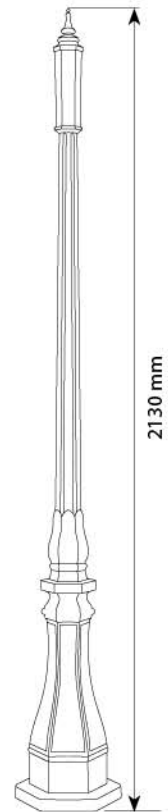

Product Code : P15 Pole
Material : Aluminium Die Casting
Base Dia : Ø320 mm