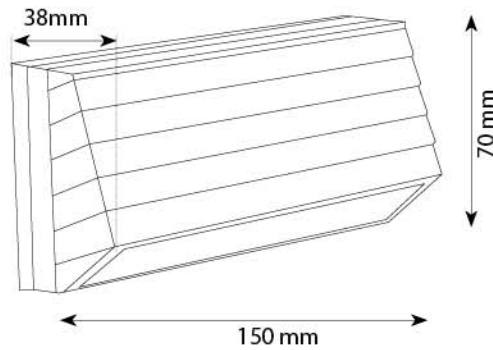

Product Code : UL 111
Material : Aluminium Die Casting + PC Diffuser
LED : Edison 4 watt
Color Temperature : 3000K
Finish : Graphite Grey
IP Rating: IP 54