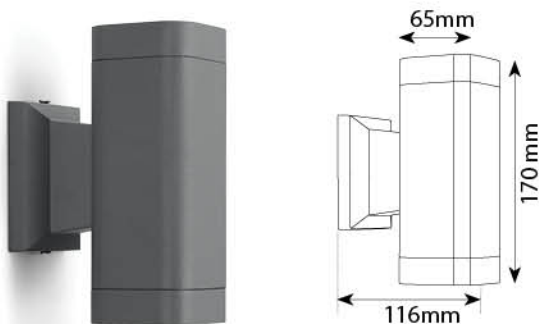

Product Code : UL 302
Material : Aluminium Extrusion & Casting + Glass
Finish : Graphite Grey
Holder: 2 x GU10 | **IP Rating:** IP 54