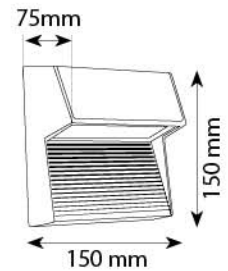

Product Code : UL 102
Material : Aluminium Die Casting + PC Diffuser
LED : Samsung/ Everlight 9 watt
Color Temperature : 3000K/6000K
Finish : Graphite Grey
IP Rating : IP 54