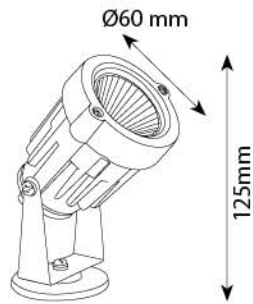

Outdoor Spot Lights

Product Code : UL 106
Material : Aluminium Die Casting + PC & Glass
LED : Cree 5 watt
Color Temperature : 3000K/ Green/ Red/ Blue/ Amber
Finish : Graphite Grey
IP Rating: IP 65