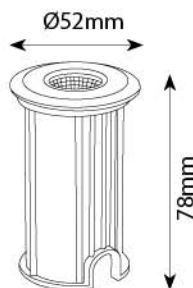

**Product Code :** 501  
**Material :** SS & Aluminium Die Casting + Glass & PC Housing  
**Finish :** Stainless Steel and Green Housing  
**Cut Size :** 86mm  
**Holder:** GU10 | **IP Rating:** IP 65