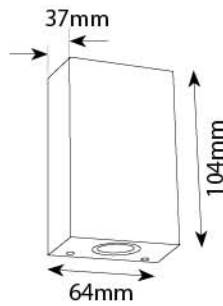

Product Code : UL 108
Material : Aluminium Die Casting + Glass
LED : Cree 2 x 1 watt with Eaglerise Driver
Color Temperature : 3000K
Finish : Graphite Grey
IP Rating: IP 54