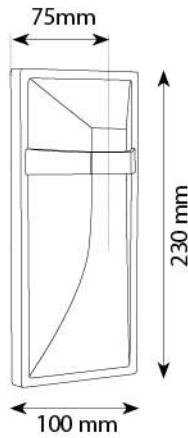

Product Code : 759
Material : Aluminium Die Casting + PC Diffuser
LED : San an 12 watt
Color Temperature : 3000K/6000K
Finish : Black
IP Rating: IP 54