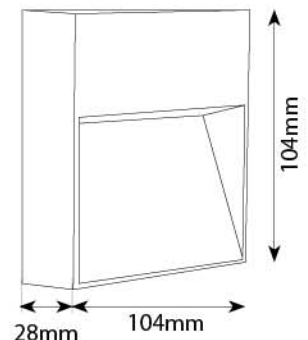

Product Code : UL 114
Material : Aluminium Die Casting + PC Diffuser
LED : Edison 2 watt
Color Temperature : 3000K
Finish : Graphite Grey
IP Rating: IP 54