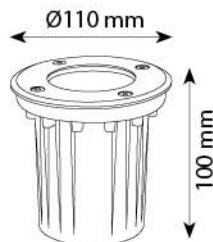

Outdoor Ground Burial Lights

Product Code : UL 1010
Material : SS & Aluminium Die Casting + Glass & PC Housing
Finish : Stainless Steel and Black Housing
Cut Size : 100 mm
Holder: GU10 | **IP Rating:** IP 65