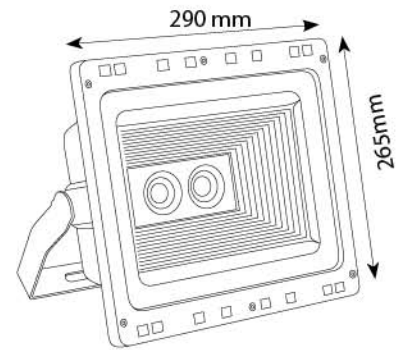

Product Code : 100W Flood Light
Material : Aluminium Die Casting + PC
LED : San an
Color Temperature : 3000K
Finish : Graphite Grey
IP Rating: IP 65