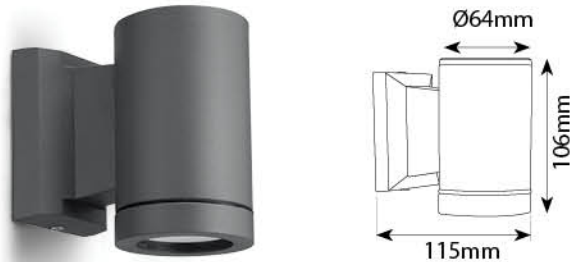

Product Code : UL 300 C
Material : Aluminium Extrusion & Casting + Glass
Finish : Graphite Grey
Holder: GU10 | **IP Rating:** IP 54