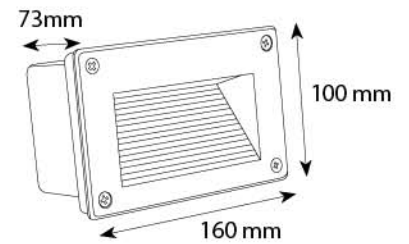

Product Code : UL 153
Material : Aluminium Die Casting + PC Housing & Diffuser
LED : Samsung/ Everlight 6 watt
Color Temperature : 3000K
Finish : Graphite Grey
Cut Size: 5" x 3"
IP Rating: IP 65