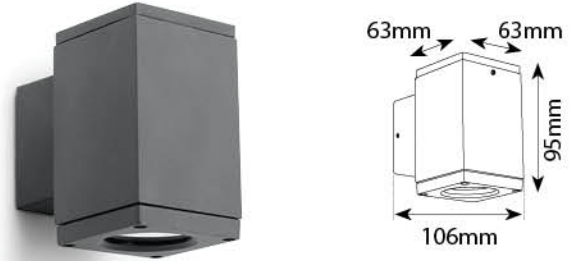

## Retro Fit Outdoor Up-Down Lights

Compatible with GU10 branded LED bulbs

**United**<sup>®</sup>

Brightening Lives

**Product Code :** UL 306  
**Material :** Aluminium Extrusion & Casting + Glass  
**Finish :** Graphite Grey  
**Holder:** 2 x GU10 | **IP Rating:** IP 54