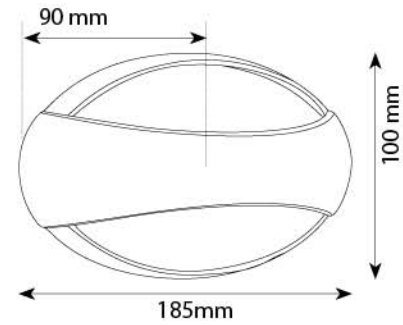

Product Code : UL 112
Material : Aluminium Die Casting + PC Diffuser
LED : Samsung/ Everlight 12 watt
Color Temperature : 3000K/6000K
Finish : Graphite Grey
IP Rating: IP 54