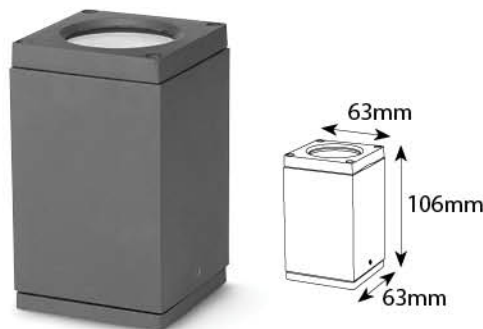

Product Code : UL 304
Material : Aluminium Extrusion & Casting + Glass
Finish : Graphite Grey
Holder: GU10 | **IP Rating:** IP 54