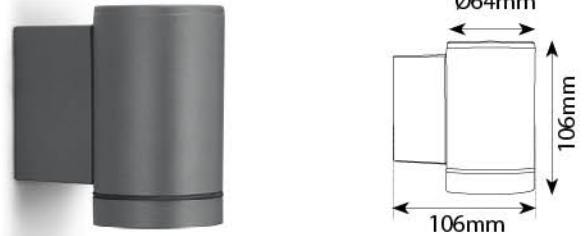

Product Code : UL 300
Material : Aluminium Extrusion & Casting + Glass
Finish : Graphite Grey
Holder: GU10 | **IP Rating:** IP 54