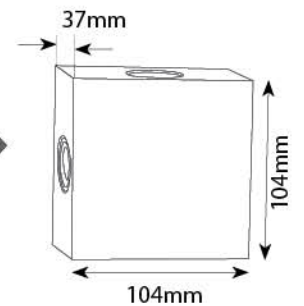

Product Code : UL 8091-2
Material : Aluminium Die Casting + Glass
LED : Edison/ Everlight 2 x 3 watt
Color Temperature : 3000K
Finish : Graphite Grey
IP Rating: IP 54

Product Code : UL 8091-1
Material : Aluminium Die Casting + Glass
LED : Edison/ Everlight 1 x 3 watt
Color Temperature : 3000K
Finish : Graphite Grey
IP Rating: IP 54

Product Code : UL 108
Material : Aluminium Die Casting + Glass
LED : Cree 2 x 1 watt with Eaglerise Driver
Color Temperature : 3000K
Finish : Graphite Grey
IP Rating: IP 54

Product Code : UL 109
Material : Aluminium Die Casting + Glass
LED : Cree 4 x 1 watt with Done Driver
Color Temperature : 3000K
Finish : Graphite Grey
IP Rating: IP 54