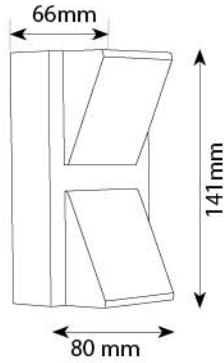

Product Code : UL 8091-2
Material : Aluminium Die Casting + Glass
LED : Edison/ Everlight 2 x 3 watt
Color Temperature : 3000K
Finish : Graphite Grey
IP Rating: IP 54