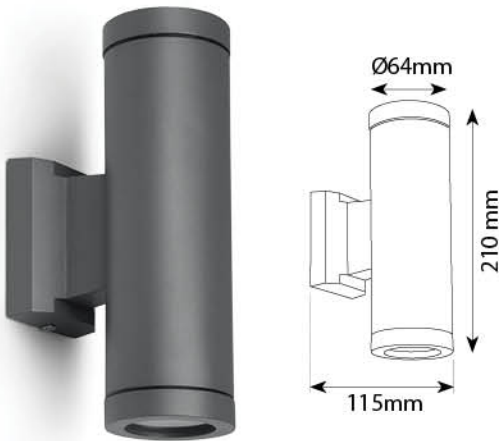

Product Code : UL 299 C
Material : Aluminium Extrusion & Casting + Glass
Finish : Graphite Grey
Holder: 2 x GU10 | **IP Rating:** IP 54