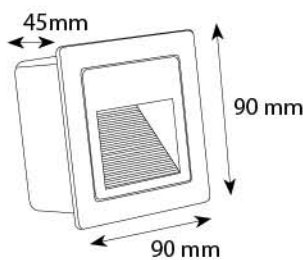

Product Code : UL 117
Material : Aluminium Die Casting + PC Housing & Diffuser
LED : Samsung/ Everlight 3 watt
Color Temperature : 3000K
Finish : Graphite Grey
Cut Size: 3" x 3"
IP Rating: IP 54