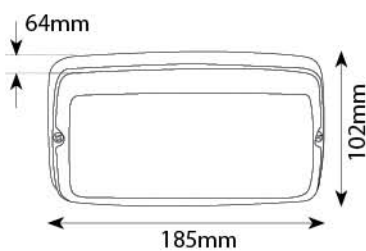

Product Code : UL 112
Material : Aluminium Die Casting + PC Diffuser
LED : Edison 12 watt
Color Temperature : 3000K/6000K
Finish : Graphite Grey
IP Rating: IP 54