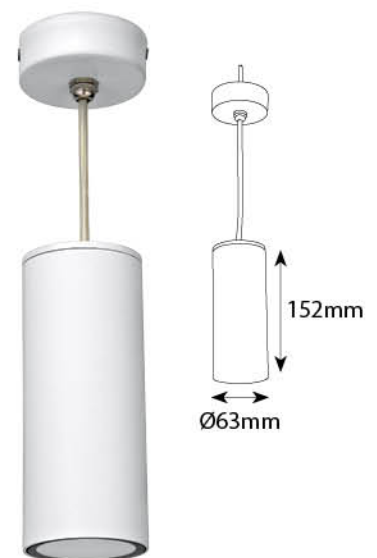

**Product Code :** UL 305  
**Material :** Aluminium Extrusion & Casting + Glass  
**Finish :** Graphite Grey  
**Holder:** GU10 | **IP Rating:** IP 54

## Outdoor Ceiling Cylinder Lights

**Product Code :** UL 303  
**Material :** Aluminium Extrusion & Casting + Glass  
**Finish :** Graphite Grey  
**Holder:** GU10 | **IP Rating:** IP 54

**Product Code :** UL 304  
**Material :** Aluminium Extrusion & Casting + Glass  
**Finish :** Graphite Grey  
**Holder:** GU10 | **IP Rating:** IP 54