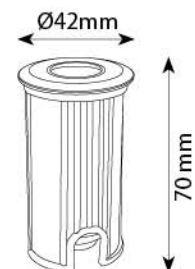

Product Code : 42
Material : Aluminium Die Casting + Glass & PC Housing
LED : Cree 3 watt
Color Temperature : 3000K
Finish : Stainless Steel and Black Housing
Cut Size : 37mm | **IP Rating:** IP 65