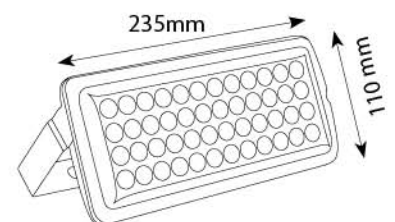

Product Code : 2835 50W Flood Light
Material : Aluminium Die Casting + PC
LED : San an
Color Temperature : 3000K/ 6000K
Finish : Graphite Grey
IP Rating: IP 65